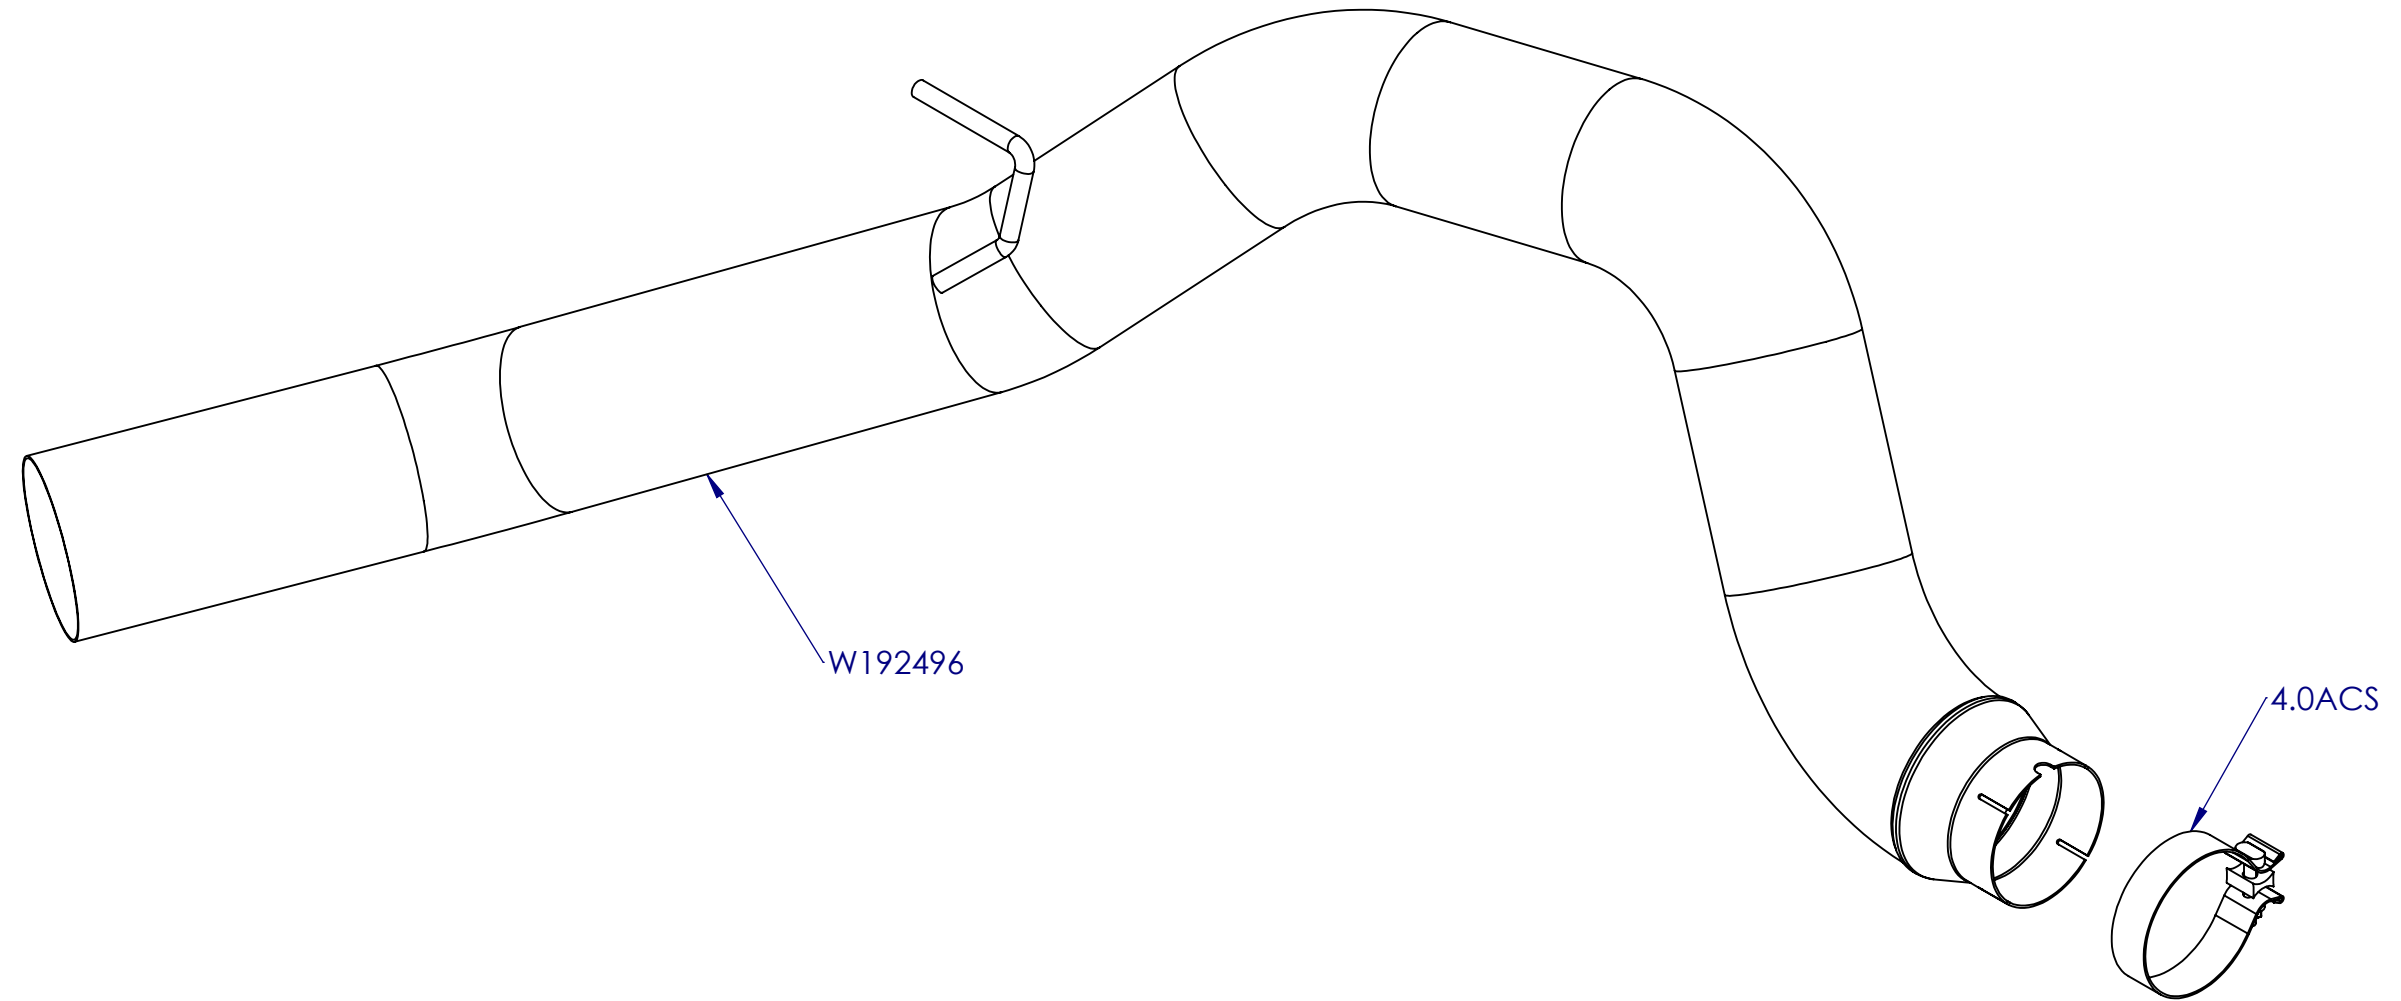

# S6165AL

2013-2014 RAM CUMMINS 6.7L FILTER BACK 5" SINGLE SIDE - CREW CAB SHORT BOX

08 May, 2014  
Rev. A

**MBRP**  
INC.  
PERFORMANCE EXHAUST

ITEM NO.	PART NUMBER	DESCRIPTION	S6165AL/QTY.
1	W122496	TAIL PIPE ASSEMBLY 5"	1
2	4.0AC	4.0" PLATED STEEL BAND CLAMP	1

# S6165409

2013-2014 RAM CUMMINS 6.7L FILTER BACK 5" SINGLE SIDE - CREW CAB SHORT BOX

ITEM NO.	PART NUMBER	DESCRIPTION	S6165409/QTY.
1	W192496	TAIL PIPE ASSEMBLY 5"	1
2	4.0ACS	4.0" STAINLESS STEEL BAND CLAMP	1