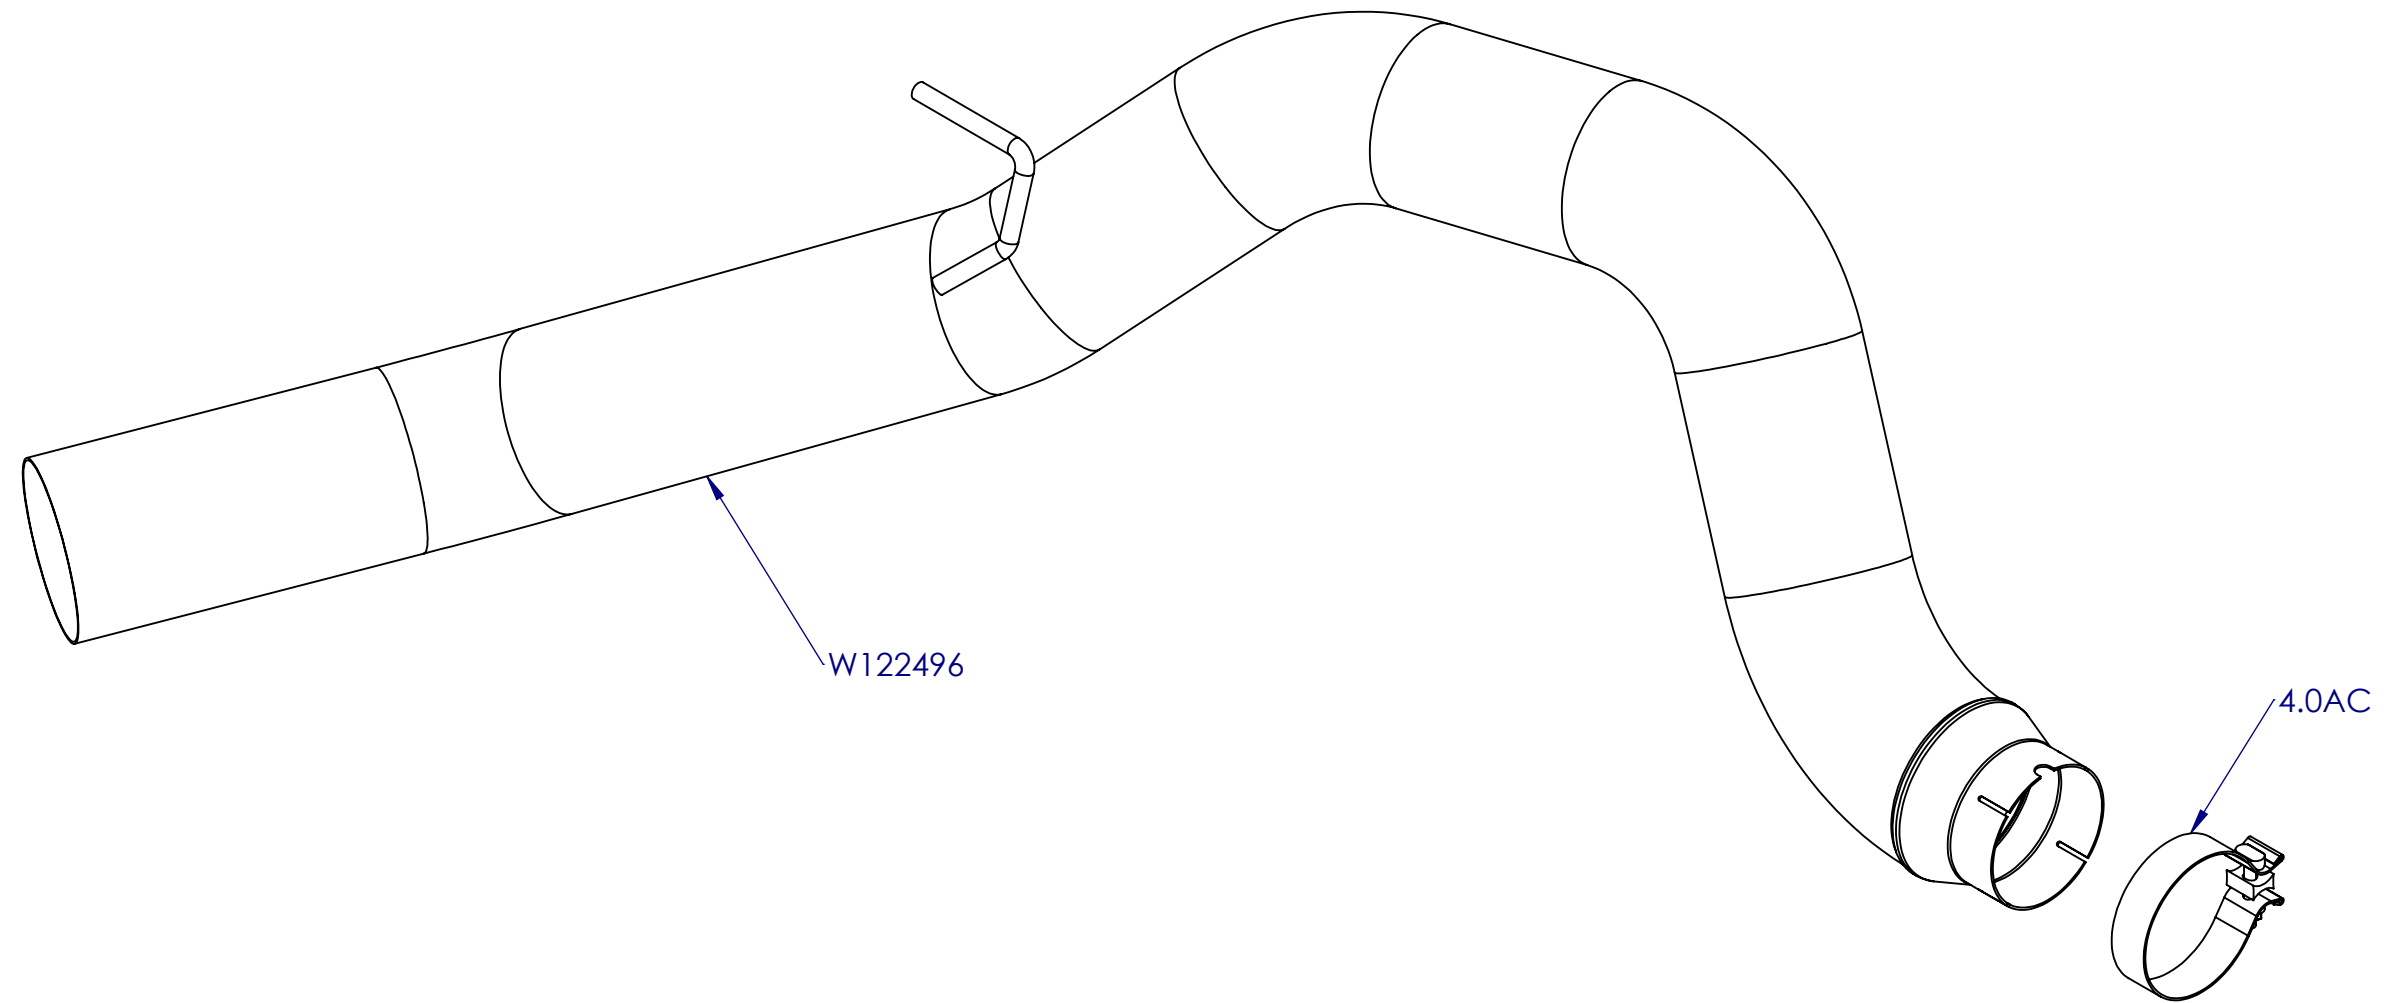

# S6165AL

2013-2014 RAM CUMMINS 6.7L FILTER BACK 5" SINGLE SIDE - CREW CAB SHORT BOX

08 May, 2014  
Rev. A

**MBRP**  
INC.  
PERFORMANCE EXHAUST

ITEM NO.	PART NUMBER	DESCRIPTION	S6165AL/QTY.
1	W122496	TAIL PIPE ASSEMBLY 5"	1
2	4.0AC	4.0" PLATED STEEL BAND CLAMP	1

# S6165409

2013-2014 RAM CUMMINS 6.7L FILTER BACK 5" SINGLE SIDE - CREW CAB SHORT BOX

ITEM NO.	PART NUMBER	DESCRIPTION	S6165409/QTY.
1	W192496	TAIL PIPE ASSEMBLY 5"	1
2	4.0ACS	4.0" STAINLESS STEEL BAND CLAMP	1